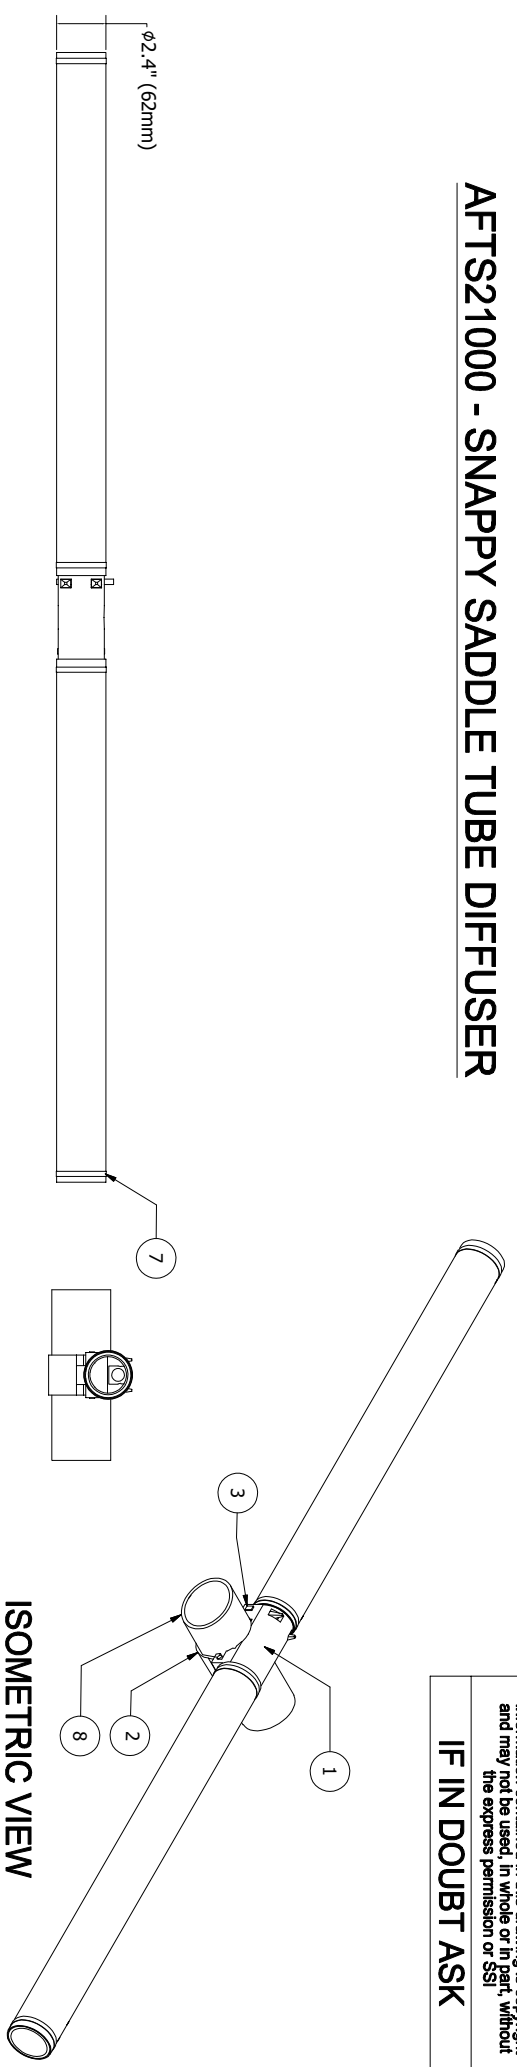

# AFTS21000 - SNAPPY SADDLE TUBE DIFFUSER

Please do not scale from this drawing. The information contained in this drawing is copyright and may not be used, in whole or in part, without the express permission or SSI

**IF IN DOUBT ASK**

TOP VIEW

ISOMETRIC VIEW

SIDE VIEW

DETAIL-A

1	SADDLE	ABS	1			Title: AFTS21000 <b>SSI AERATION</b> 4 Tucker Drive, Poughkeepsie, NY 12603 USA Web: www.ssi-aeration.com Tel: +1-845-454-8171 Fax: +1-845-454-8094
2	SADDLE CLAMP	PE	1			
3	WEDGE	ABS	1			
4	O-RING	EPDM	1			
5	SLEEVE	ABS or PVC	2			
6	MEMBRANE	EPDM/ PTFE	2			
7	CLAMP	304SS / 316SS	4			
8	PIPE [114.3mm or 110mm or 4.5" O.D]	PVC / SS	1			
<b>PART NO.</b>	<b>PART NAME</b>	<b>MATERIAL</b>	<b>QTY</b>	<b>REMARKS</b>	<b>SCALE:</b> NTS	<b>SHEET NO.:</b> 1