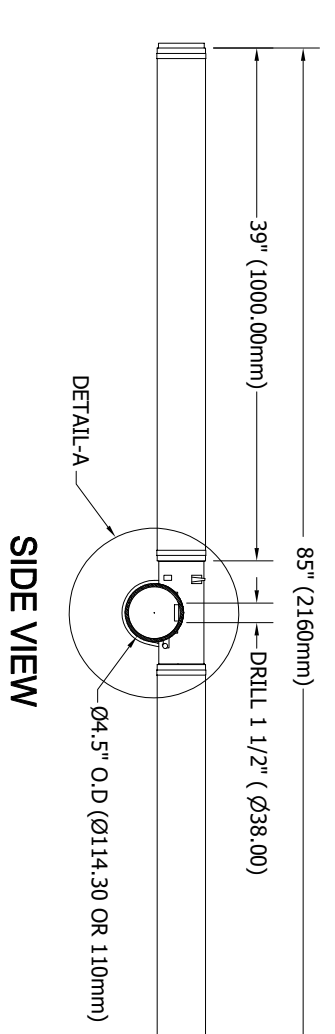

# AFTS21000 - SNAPPY SADDLE TUBE DIFFUSER

Please do not scale from this drawing. The information contained in this drawing is copyright and may not be used, in whole or in part, without the express permission or SSI

**IF IN DOUBT ASK**

TOP VIEW

ISOMETRIC VIEW

SIDE VIEW

DETAIL-A

1	SADDLE	ABS	1			Title: AFTS21000 <b>SSI AERATION</b> 4 Tucker Drive, Poughkeepsie, NY 12603 USA Web: www.ssi-aeration.com Tel: +1-845-454-8171 Fax: +1-845-454-8094
2	SADDLE CLAMP	PE	1			
3	WEDGE	ABS	1			
4	O-RING	EPDM	1			
5	SLEEVE	ABS or PVC	2			
6	MEMBRANE	EPDM/ PTFE	2			
7	CLAMP	304SS / 316SS	4			
8	PIPE [114.3mm or 110mm or 4.5" O.D]	PVC / SS	1			
<b>PART NO.</b>	<b>PART NAME</b>	<b>MATERIAL</b>	<b>QTY</b>	<b>REMARKS</b>	<b>SCALE:</b> NTS	<b>SHEET NO.:</b> 1