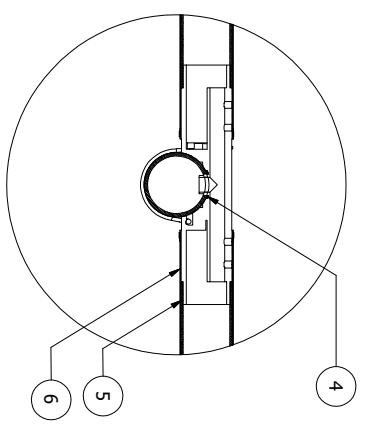

# AFTS21000 - SNAPPY SADDLE TUBE DIFFUSER

Please do not scale from this drawing. The information contained in this drawing is copyright and may not be used, in whole or in part, without the express permission or SSI

**IF IN DOUBT ASK**

TOP VIEW

ISOMETRIC VIEW

SIDE VIEW

DETAIL-A

1	SADDLE	ABS	1			Title: AFTS21000 <b>SSI AERATION</b> 4 Tucker Drive, Poughkeepsie, NY 12603 USA Web: www.ssi-aeration.com Tel: +1-845-454-8171 Fax: +1-845-454-8094
2	SADDLE CLAMP	PE	1			
3	WEDGE	ABS	1			
4	O-RING	EPDM	1			
5	SLEEVE	ABS or PVC	2			
6	MEMBRANE	EPDM/ PTFE	2			
7	CLAMP	304SS / 316SS	4			
8	PIPE [114.3mm or 110mm or 4.5" O.D]	PVC / SS	1			
<b>PART NO.</b>	<b>PART NAME</b>	<b>MATERIAL</b>	<b>QTY</b>	<b>REMARKS</b>	<b>SCALE:</b> NTS	<b>SHEET NO.:</b> 1